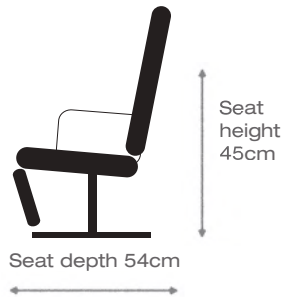

Platinum recliner - 8940

himolla

Platinum recliner - 8940

himolla

- Wide choice of leather colours / quality and fabric
Contrast stitching available
- Three sizes of chair
- Three designs of base
- Reclines and swivels
- Integrated footrests
- Individually adjustable headrest

SMALL

W: 73 x D: 89 x H: 112 cm

MEDIUM

W: 73 x D: 89 x H: 115 cm

LARGE

W: 73 x D: 89 x H: 118 cm

For more detailed information and prices please contact your local stockist.

PLA 03/20