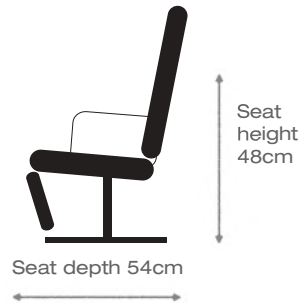

SMALL

W: 73 x D: 89 x H: 112 cm

MEDIUM

W: 73 x D: 89 x H: 115 cm

LARGE

W: 73 x D: 89 x H: 118 cm

For more detailed information and prices please contact your local stockist.

PLA 03/20