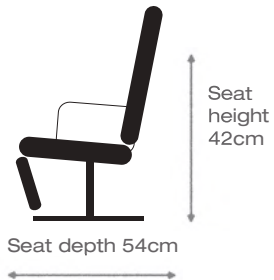

Platinum recliner - 8940

himolla

Platinum recliner - 8940

himolla

- Wide choice of leather colours / quality and fabric
Contrast stitching available
- Three sizes of chair
- Three designs of base
- Reclines and swivels
- Integrated footrests
- Individually adjustable headrest

SMALL

W: 73 x D: 89 x H: 112 cm

MEDIUM

W: 73 x D: 89 x H: 115 cm

LARGE

W: 73 x D: 89 x H: 118 cm

For more detailed information and prices please contact your local stockist.

PLA 03/20